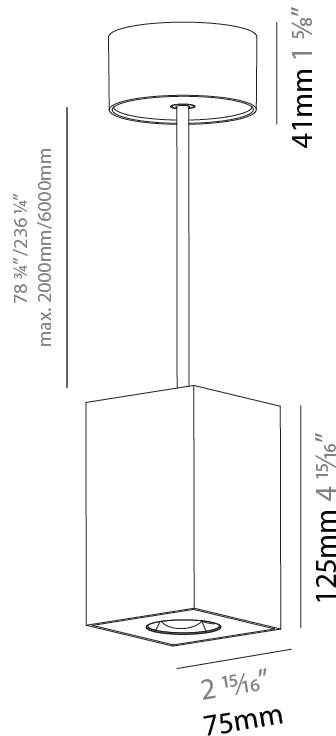

GENERAL

Series: Oiko Pro Square
Partner: Prolicht
Division: Architectural
Installation: Suspension
Product Type: Pendant
Mounting Location: Ceiling
Light Distribution: Direct

PHYSICAL

Shape: Square
Length (mm): 75
Length (in): 2 ¹⁵/₁₆
Width (mm): 75
Width (in): 2 ¹⁵/₁₆
Height (mm): 125
Height (in): 4 ¹⁵/₁₆
Weight (kg): 0.769

Fixture Finish: SSR / BKV / CWI / CRY / HAB / UFT / ITA / RUA / FTG / MYG / LOD / PUS / FRO / FUP / KIA / POP / BLS / SPG / MEY / GOH / CHC / COM / ABZ / JAG / OBR / MOS / ROR

Fixture Material: Metal
Cable Details: 2000mm / 6000mm Cable - Options : Transparent, Black, White, Red, Orange

ELECTRICAL

Lamp Type: LED (Zhaga Standard)
Input Wattage (W): 12.9
Dimming: Tri-Mode (Non-Dimming and Phase Dimming (120Vac only) and 0-10V Dimming)
Driver Included: No
Driver Location: Remote
Driver Type: Constant Current - Universal
Driver Class: Class 2
Input Voltage (V): 120 - 277
Constant Current (MA): 350

LED

Color Temperature (°K): 2700 / 3000 / 3500 / 4000
Max. Delivered Lumen (lm): 1377 / 1372 / 1438 / 1451
Nominal Lumen (lm): 1473 / 1468 / 1538 / 1552
CRI: >90 CRI
Lamp Life (hrs): 50000

OPTICAL

Reflector°: 60
Adjustability: Fixed

RATINGS AND CERTIFICATIONS

Certified By: Certified for North American Standards
IP rating: IP20