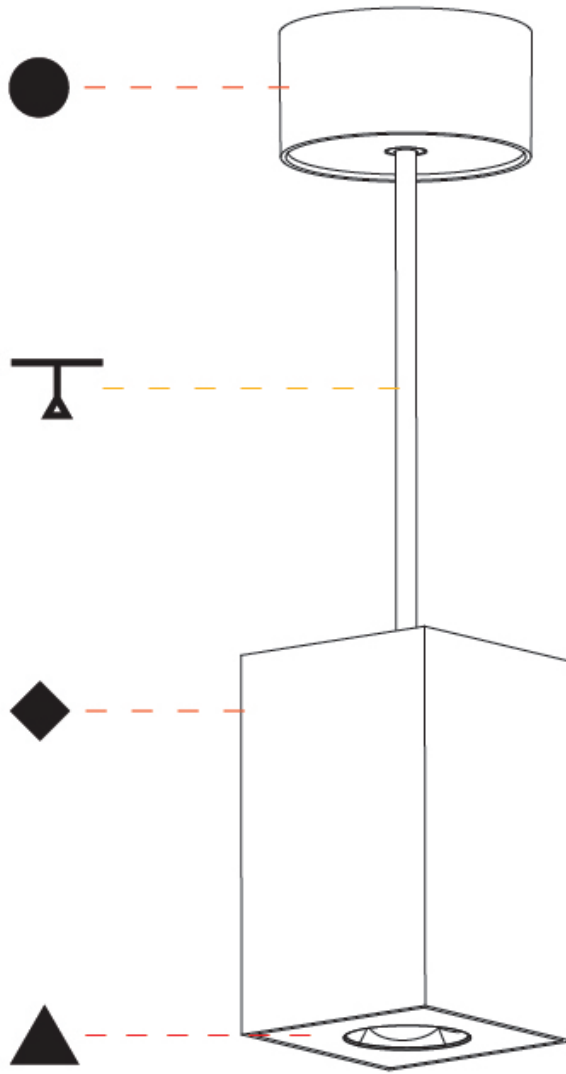

OIKO PRO SQUARE SUSPENSION

A300398-

PROJECT	_____
TYPE	_____
SPECIFIER	_____
QUANTITY	_____
DATE	_____

A