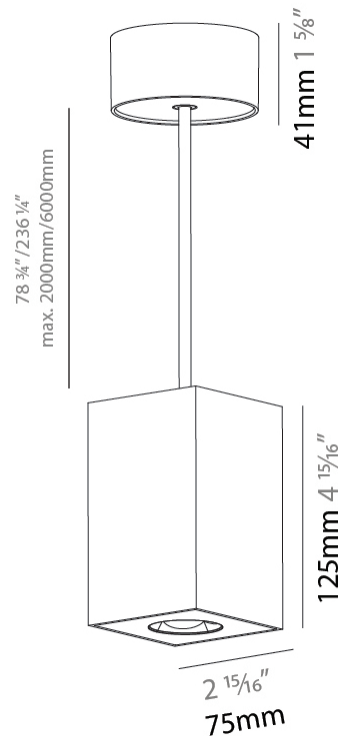

GENERAL

Series: Oiko Pro Square
Partner: Prolicht
Division: Architectural
Installation: Suspension
Product Type: Pendant
Mounting Location: Ceiling
Light Distribution: Direct

PHYSICAL

Shape: Square
Length (mm): 75
Length (in): 2 ¹⁵/₁₆
Width (mm): 75
Width (in): 2 ¹⁵/₁₆
Height (mm): 125
Height (in): 4 ⁷/₁₆
Weight (kg): 0.769

Fixture Finish: SSR / BKV / CWI / CRY / HAB / UFT / ITA / RUA / FTG / MYG / LOD / PUS / FRO / FUP / KIA / POP / BLS / SPG / MEY / GOH / CHC / COM / ABZ / JAG / OBR / MOS / ROR

Fixture Material: Metal
Cable Details: 2000mm / 6000mm Cable - Options : Transparent, Black, White, Red, Orange

ELECTRICAL

Lamp Type: LED (Zhaga Standard)
Input Wattage (W): 12.9
Dimming: Tri-Mode (Non-Dimming and Phase Dimming (120Vac only) and 0-10V Dimming)
Driver Included: No
Driver Location: Remote
Driver Type: Constant Current - Universal
Driver Class: Class 2
Input Voltage (V): 120 - 277
Constant Current (MA): 350

LED

Color Temperature (°K): 2700 / 3000 / 3500 / 4000
Max. Delivered Lumen (lm): 1218 / 1214 / 1272 / 1283
Nominal Lumen (lm): 1473 / 1468 / 1538 / 1552
CRI: >90 CRI
Lamp Life (hrs): 50000

OPTICAL

Reflector°: 34
Adjustability: Fixed

RATINGS AND CERTIFICATIONS

Certified By: Certified for North American Standards
IP rating: IP20